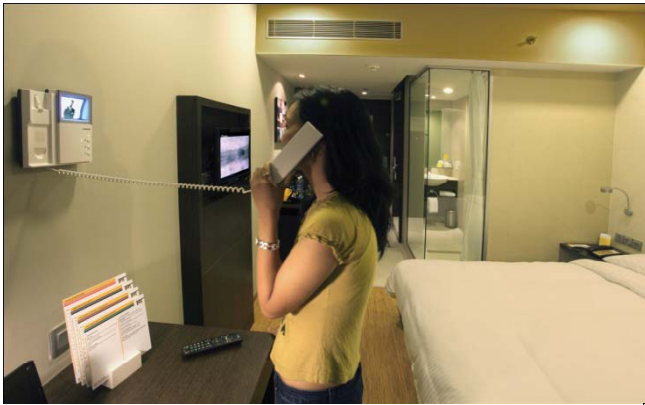

Keys Resorts Amenities and Facilities

- Choice of restaurants
- Bar
- Choice of Banquet spaces (Indoors & Outdoors)
- Childrens play area
- Indoor games area
- Swimming pool
- Gymnasium
- Spa
- Marriages and Special ceremony arrangements
- Outdoor activity planner - In and around town

Keys Apartments Amenities and Facilities

- Choice of Studio , One and Two Bedroom apartments
- Full service kitchenette with crockery, cutlery and kitchen equipment
- Arrangement for daily provisions and stores
- Delicatessen
- Swimming pool
- 24/7 Gymnasium
- 24/7 Reception
- Security access through room key card
- CCTV in public areas
- Wheelchair accessible
- Concierge services
- Air-conditioned public areas
- Tour assistance
- Laundry facilities
- Parking (free)

Keys Rooms

- Comfortable beds with duvets
- Choice of Pillows
- Power showers
- Ergonomic work stations
- Multi-pin sockets
- Modern lighting
- Laptop safe
- Mini refrigerator
- Tea Coffee maker
- Iron and Ironing board
- Complimentary wi-fi enabled
- Key card entry
- Adequate fire and safety precautions
- Noise reducing windows