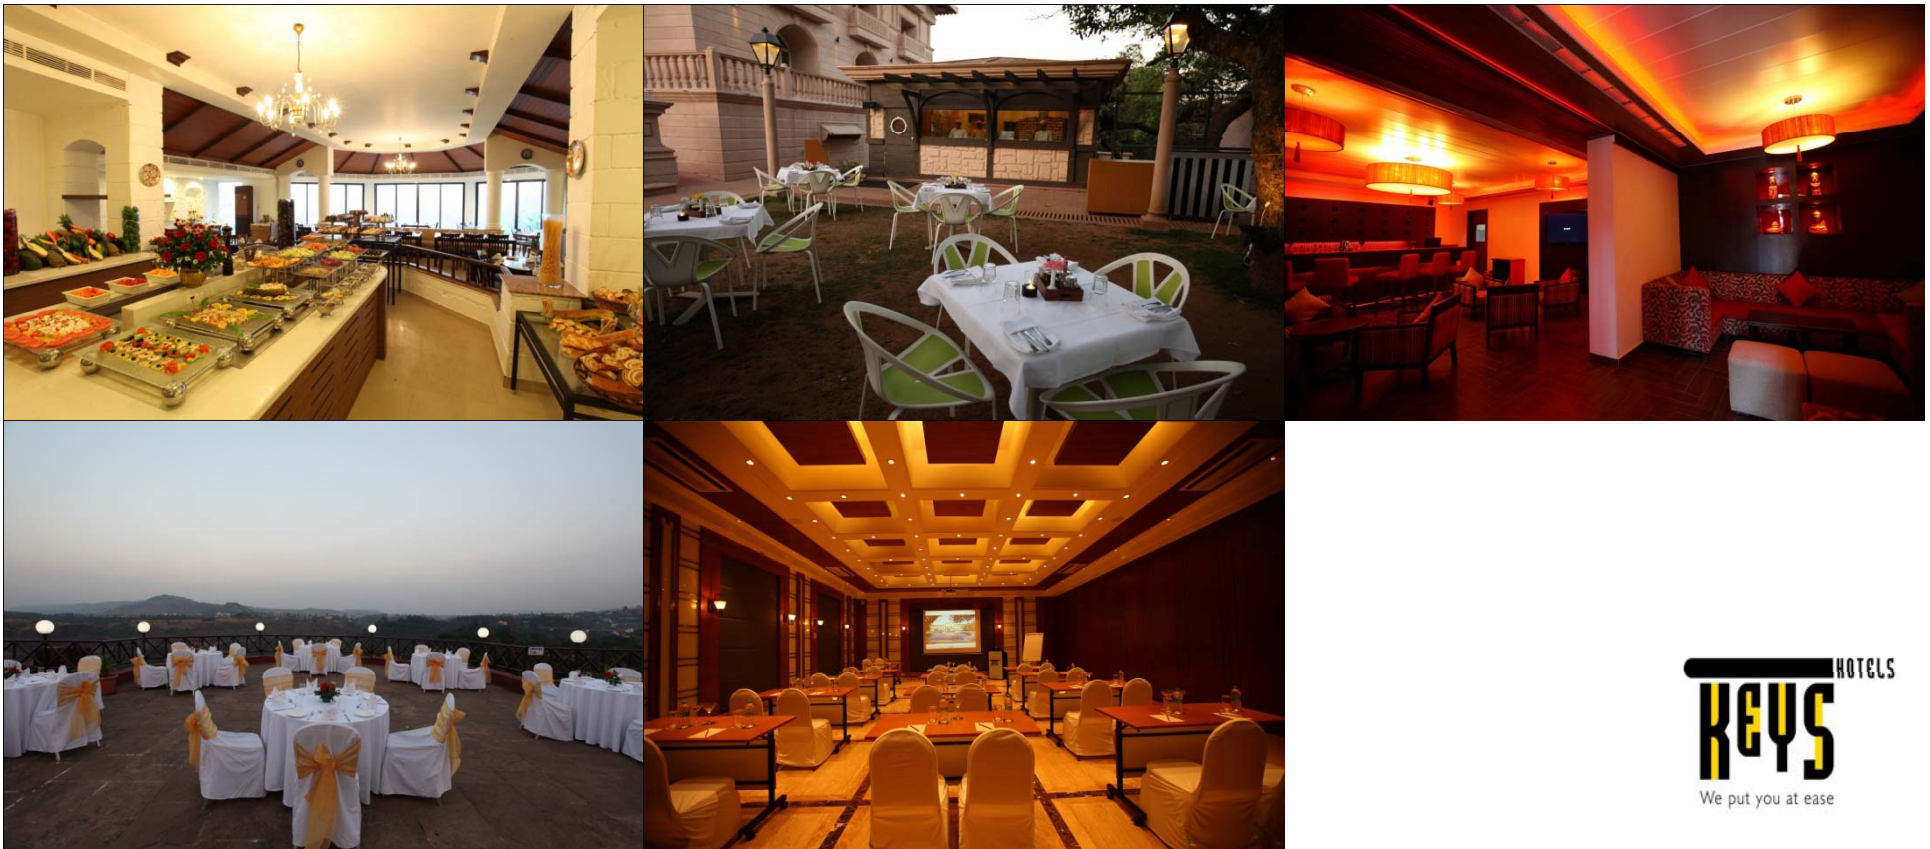

Keys Apartments Amenities and Facilities

- Choice of Studio , One and Two Bedroom apartments
- Full service kitchenette with crockery, cutlery and kitchen equipment
- Arrangement for daily provisions and stores
- Delicatessen
- Swimming pool
- 24/7 Gymnasium
- 24/7 Reception
- Security access through room key card
- CCTV in public areas
- Wheelchair accessible
- Concierge services
- Air-conditioned public areas
- Tour assistance
- Laundry facilities
- Parking (free)

Keys Food & Beverage Options

Other facilities

- Automated check in kiosk which uses a scan for documents and biometric for issuing room key cards
- 24/7 Board room
- 24/7 access Ice Machine on Floors
- Baggage trolley, shoe shine machines available on floors
- Rate of the Day displayed at entrance, encouraging rate transparency
- Vending Machine with soft beverages, snacks and utility items such as tooth brush, shaving kit, etc
- Fire and Safety
- Hygienic conditions